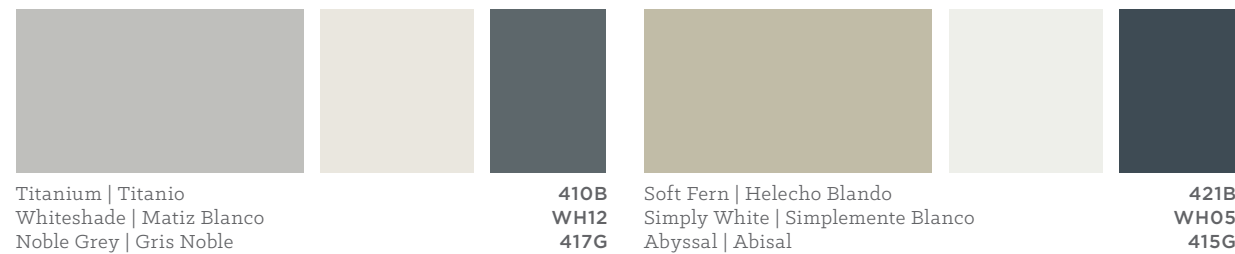

Color swatches shown depict colors as accurately as possible and may vary slightly from sample due to aging, lighting, surface texture and application. Please refer to actual color chip at the color rack.

401D
423B
307F

Sea Hazel | Avellano de Mar
White Woodruff | Blanco Metal
Forrester | Forrester

422C
408A
420G

DEEP
Stately. Powerful. Striking.

PROFUNDO
Señorial. Poderoso. Llamativo.

COLOR NOTE | Bolder colors add a tone of distinction to a variety of home sizes and styles.

NOTA SOBRE COLOR | Los colores más audaces suman un tono de distinción a una variedad de tamaños y estilos de hogar.

Curated White | Blanco Curado
Chino's | Chino's
Hearthstone | Corazón de Piedra

WH25
423A
407G

327B
327D
421G

Titanium | Titanio
Whiteshade | Matiz Blanco
Noble Grey | Gris Noble

410B
WH12
417G

Soft Fern | Helecho Blando
Simply White | Simplemente Blanco
Abyssal | Abisal

421B
WH05
415G

Soft Chamois | Beige Suave
Cornerstone | Piedra Angular
Desert Canyon | Cañón del Desierto