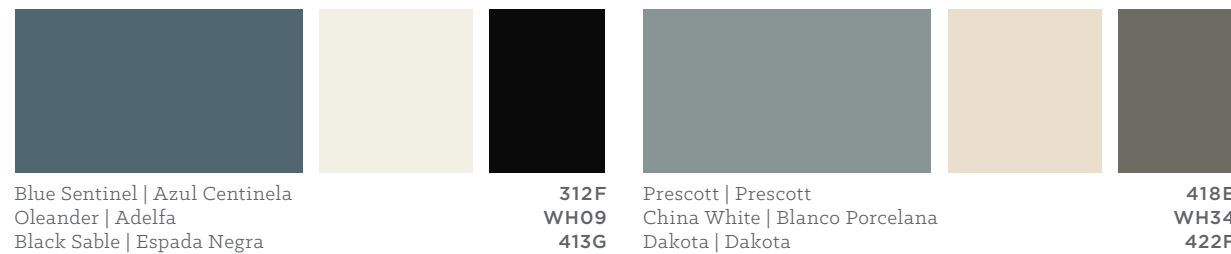

Color swatches shown depict colors as accurately as possible and may vary slightly from sample due to aging, lighting, surface texture and application. Please refer to actual color chip at the color rack.

401D
423B
307F

Sea Hazel | Avellano de Mar
White Woodruff | Blanco Metal
Forrester | Forrester

422C
408A
420G

DEEP
Stately. Powerful. Striking.

PROFUNDO
Señorial. Poderoso. Llamativo.

COLOR NOTE | Bolder colors add a tone of distinction to a variety of home sizes and styles.

327B
327D
421G

Titanium | Titanio
Whiteshade | Matiz Blanco
Noble Grey | Gris Noble

410B
WH12
417G

Soft Fern | Helecho Blando
Simply White | Simplemente Blanco
Abyssal | Abisal

421B
WH05
415G

Soft Chamois | Beige Suave
Cornerstone | Piedra Angular
Desert Canyon | Cañón del Desierto

Se muestra en la portada
330E
429A
430F

Blue Sentinel | Azul Centinela
Oleander | Adelfa
Black Sable | Espada Negra

312F
WH09
413G

Prescott | Prescott
China White | Blanco Porcelana
Dakota | Dakota

418E
WH34
422F