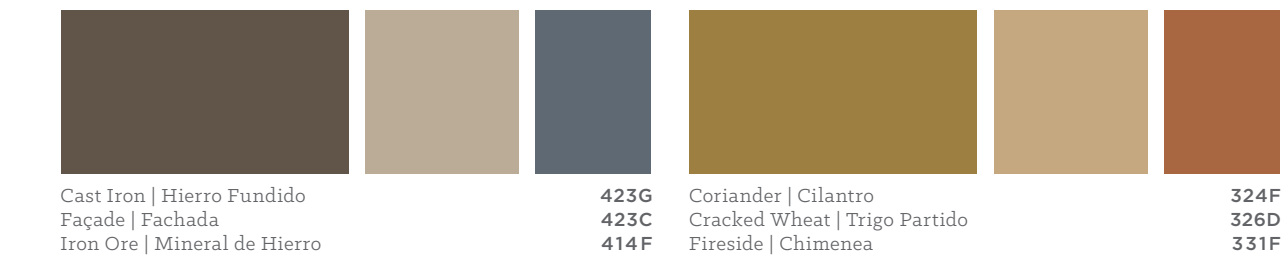

Cast Iron | Hierro Fundido
Façade | Fachada
Iron Ore | Mineral de Hierro

423G
423C
414F

Coriander | Cilantro
Cracked Wheat | Trigo Partido
Fireside | Chimenea

324F
326D
331F