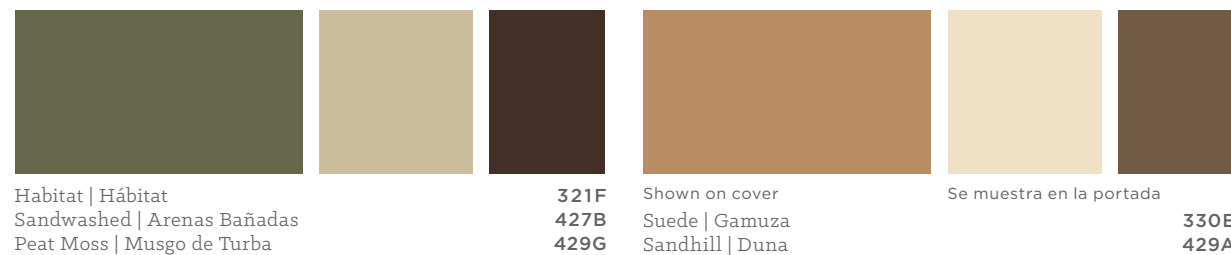

Habitat | Hábitat
Sandwashed | Arenas Bañadas
Peat Moss | Musgo de Turba

321F
427B
429G

Shown on cover
Suede | Gamuza
Sandhill | Duna
Paradox | Paradoja

Se muestra en la portada
330E
429A
430F