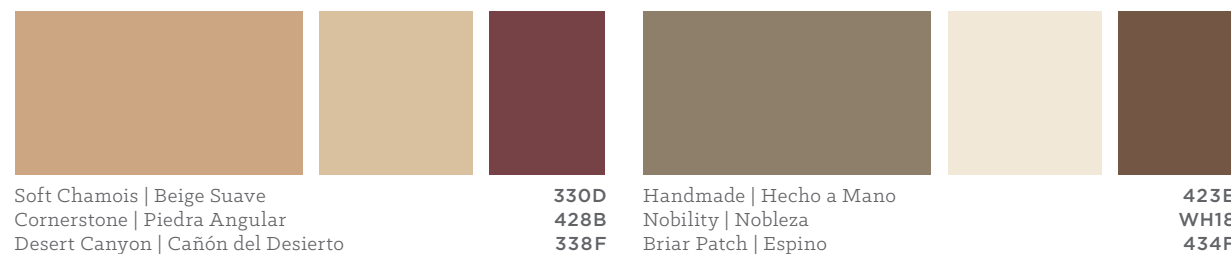

Color swatches shown depict colors as accurately as possible and may vary slightly from sample due to aging, lighting, surface texture and application. Please refer to actual color chip at the color rack.

401D
423B
307F

Sea Hazel | Avellano de Mar
White Woodruff | Blanco Metal
Forrester | Forrester

422C
408A
420G

DEEP
Stately. Powerful. Striking.

PROFUNDO
Señorial. Poderoso. Llamativo.

COLOR NOTE | Bolder colors add a tone of distinction to a variety of home sizes and styles.

327B
327D
421G

Titanium | Titanio
Whiteshade | Matiz Blanco
Noble Grey | Gris Noble

410B
WH12
417G

Soft Fern | Helecho Blando
Simply White | Simplemente Blanco
Abyssal | Abisal

421B
WH05
415G

Soft Chamois | Beige Suave
Cornerstone | Piedra Angular
Desert Canyon | Cañón del Desierto

Se muestra en la portada
330E
429A
430F

Blue Sentinel | Azul Centinela
Oleander | Adelfa
Black Sable | Espada Negra

312F
WH09
413G

Prescott | Prescott
China White | Blanco Porcelana
Dakota | Dakota

418E
WH34
422F